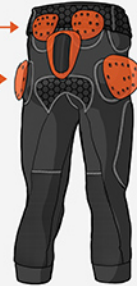

XION® Bermuda Xtreme - PRO //

D30®
T5 Hip

D30®
Thigh P

D30®
T5 Knee

D30®
P-Range

D30®
T5 Hip

D30®
T6 Coccyx

XION® Shorts Lite + PRO //

D30®
T5 Hip

D30®
Crash Thigh

D30®
T5 Hip

D30®
T6 Coccyx

XION® Pant Xtreme - PRO //

D30®
T5 Hip

D30®
Thigh P

D30®
T5 Knee

D30®
T5 Shin

D30®
P-Range

D30®
T5 Hip

D30®
T6 Coccyx

PRO RANGE

[BASE LAYER BODY PROTECTION]

- SECOND SKIN DESIGN
- ABRASION RESISTANT FABRICS AGAINST WEAR
- MESH PANELS TO ENHANCE BREATHABILITY
- 4-WAY STRETCH
- FULL FREEDOM OF MOVEMENT
- POWERED BY D30 IMPACT TECHNOLOGY
- LOW PROFILE
- CE CERTIFIED
- MODULAR DESIGN
- PADS COME IN POCKETS
- MOISTURE WICKING

S | M | L | XL | 2XL

XS | S | M | L

XION® products are issued with D30's ground-breaking impact technology.
D30® Pads are CE certified to the EN1621 motorcycle standard.

WWW.XIONPG.COM // INFO@XIONPG.COM

D30® BACK PROTECTORS

D30® LIMB PROTECTORS